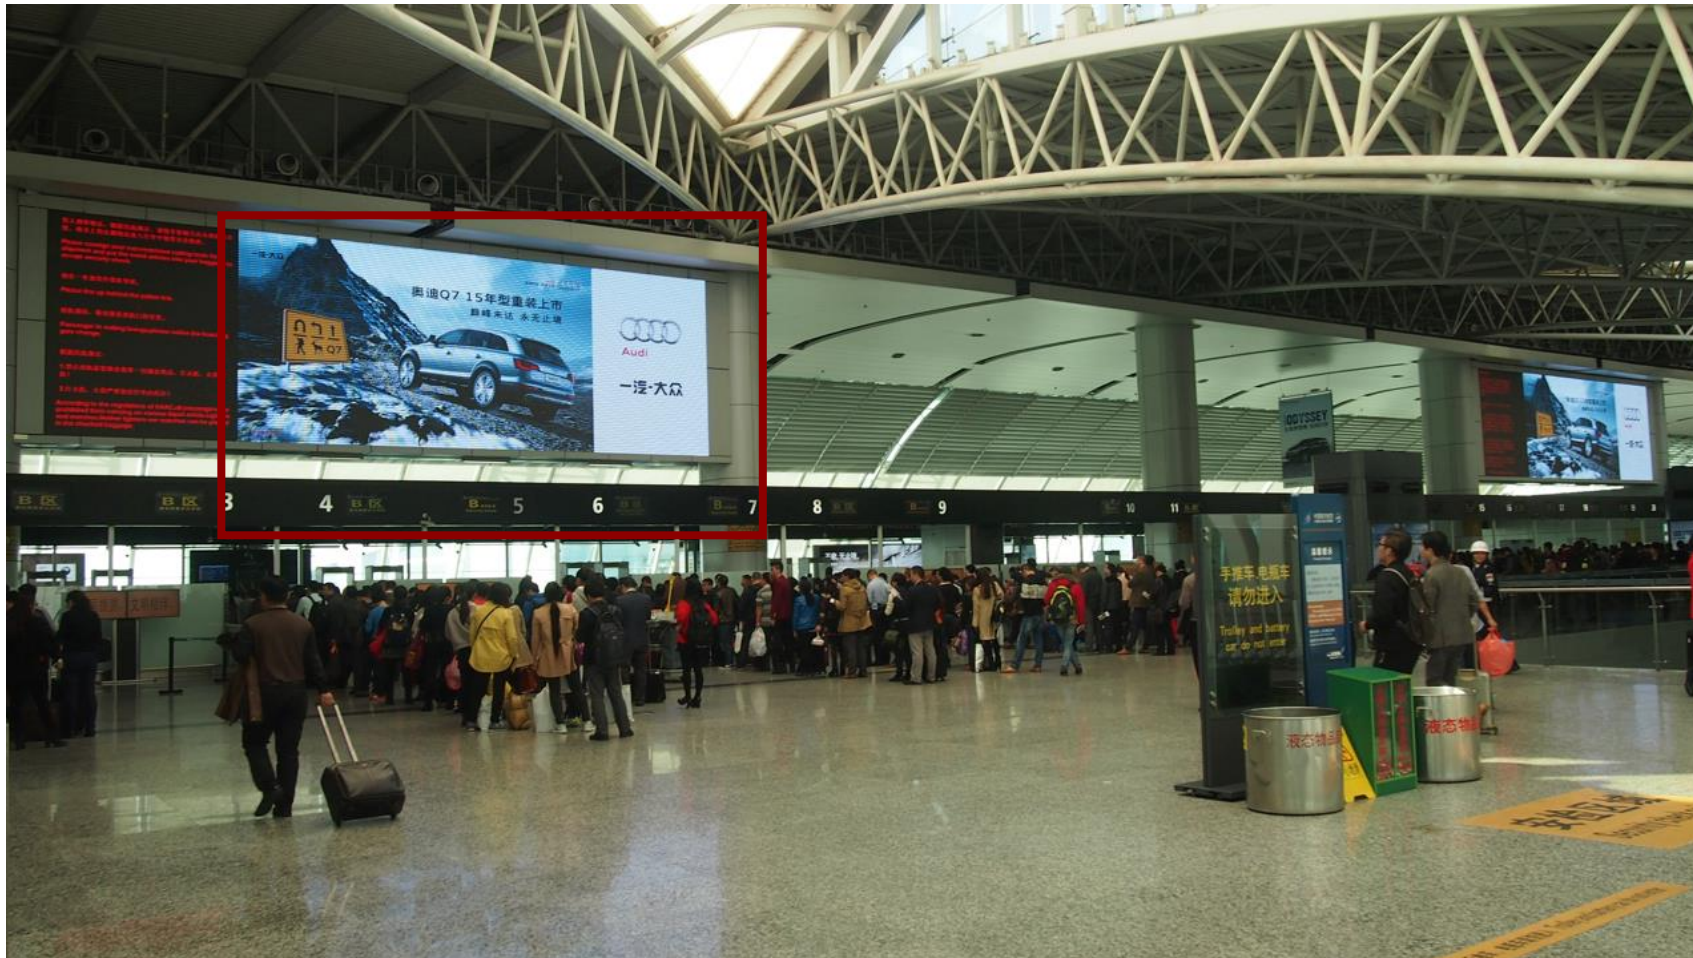

China

Airport site: Guangzhou

Name

Guangzhou Baiyun
Airport

City

Guangzhou

Format

Digital

Location

Guangzhou Baiyun
International Airport,
Level 3, Area B

Sited above the Departure
Security Check Points