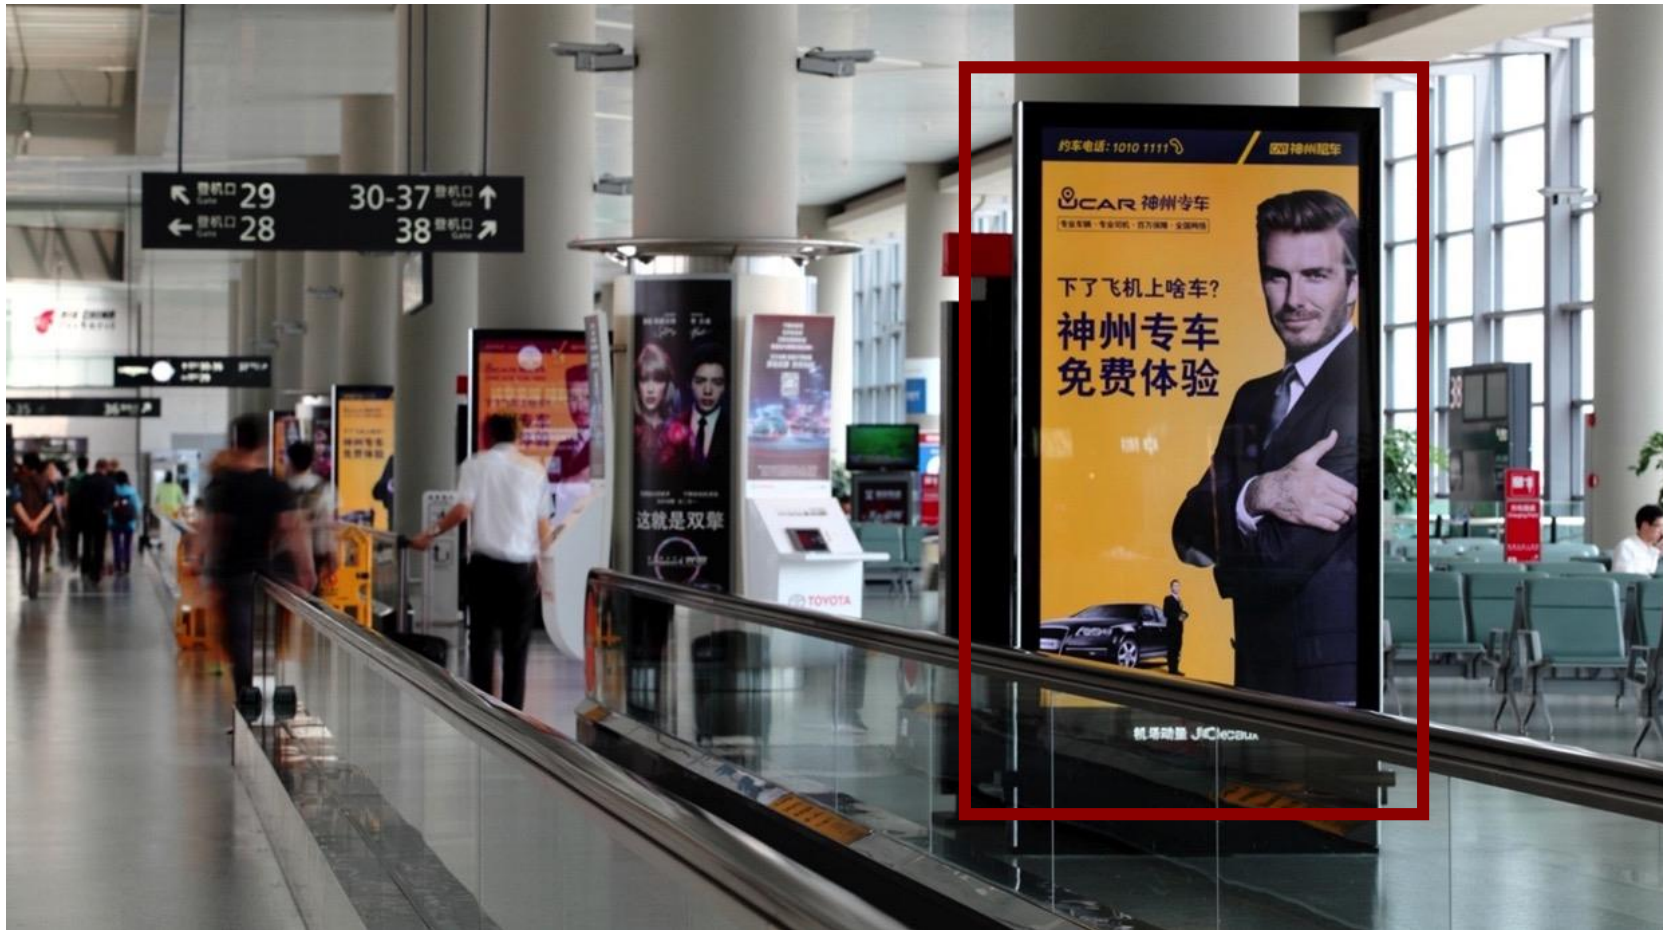

China

Airport site: Shanghai

Name

Shanghai Hongqiao Airport

City

Shanghai **Format**
Digital

Location

Shanghai Hongqiao International Airport
Terminal 2, Level M

Sited Along mandatory transit routes towards boarding gates