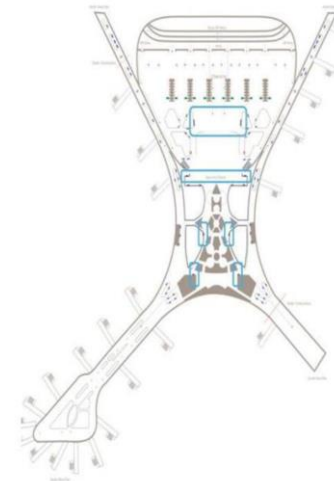

Chhatrapati Shivaji
International Airport:
Red Carpet Package

City

Mumbai

Size

5'5"x7'5" / 13'7" x 4'4" /
5'5" x 7'5" / 3'8" x 9"

Format

Quad tower/ Lightbox/
Totems

Faces

8

India

Airport site: Mumbai

Name

Chhatrapati Shivaji
International Airport:
Stellar site 1

City

Mumbai

Size