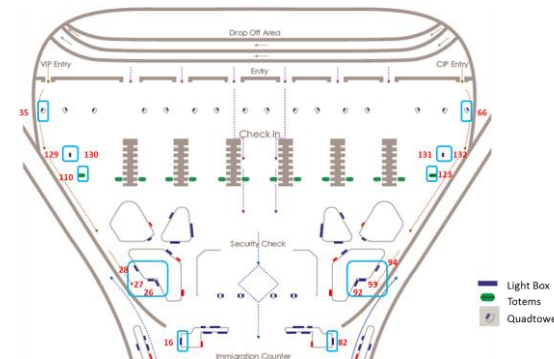

Retail & POS

Digital Screens

Wallscapes

Key cities:

- New Delhi
- Mumbai
- Bengaluru
- Pune
- Ludhiana
- Chandigarh
- Surat
- Ahmedabad
- Mangalore
- Jaipur
- Kochi

India

Airport site: Mumbai

Name

Chhatrapati Shivaji
International Airport:
Red Carpet Package

City

Mumbai

Size

5'5"x7'5" / 13'7" x 4'4" /
5'5" x 7'5" / 3'8" x 9"

Format

Quad tower/ Lightbox/
Totems

Faces

8

India

Airport site: Mumbai

Name

Chhatrapati Shivaji
International Airport:
Stellar site 1

City

Mumbai

Size