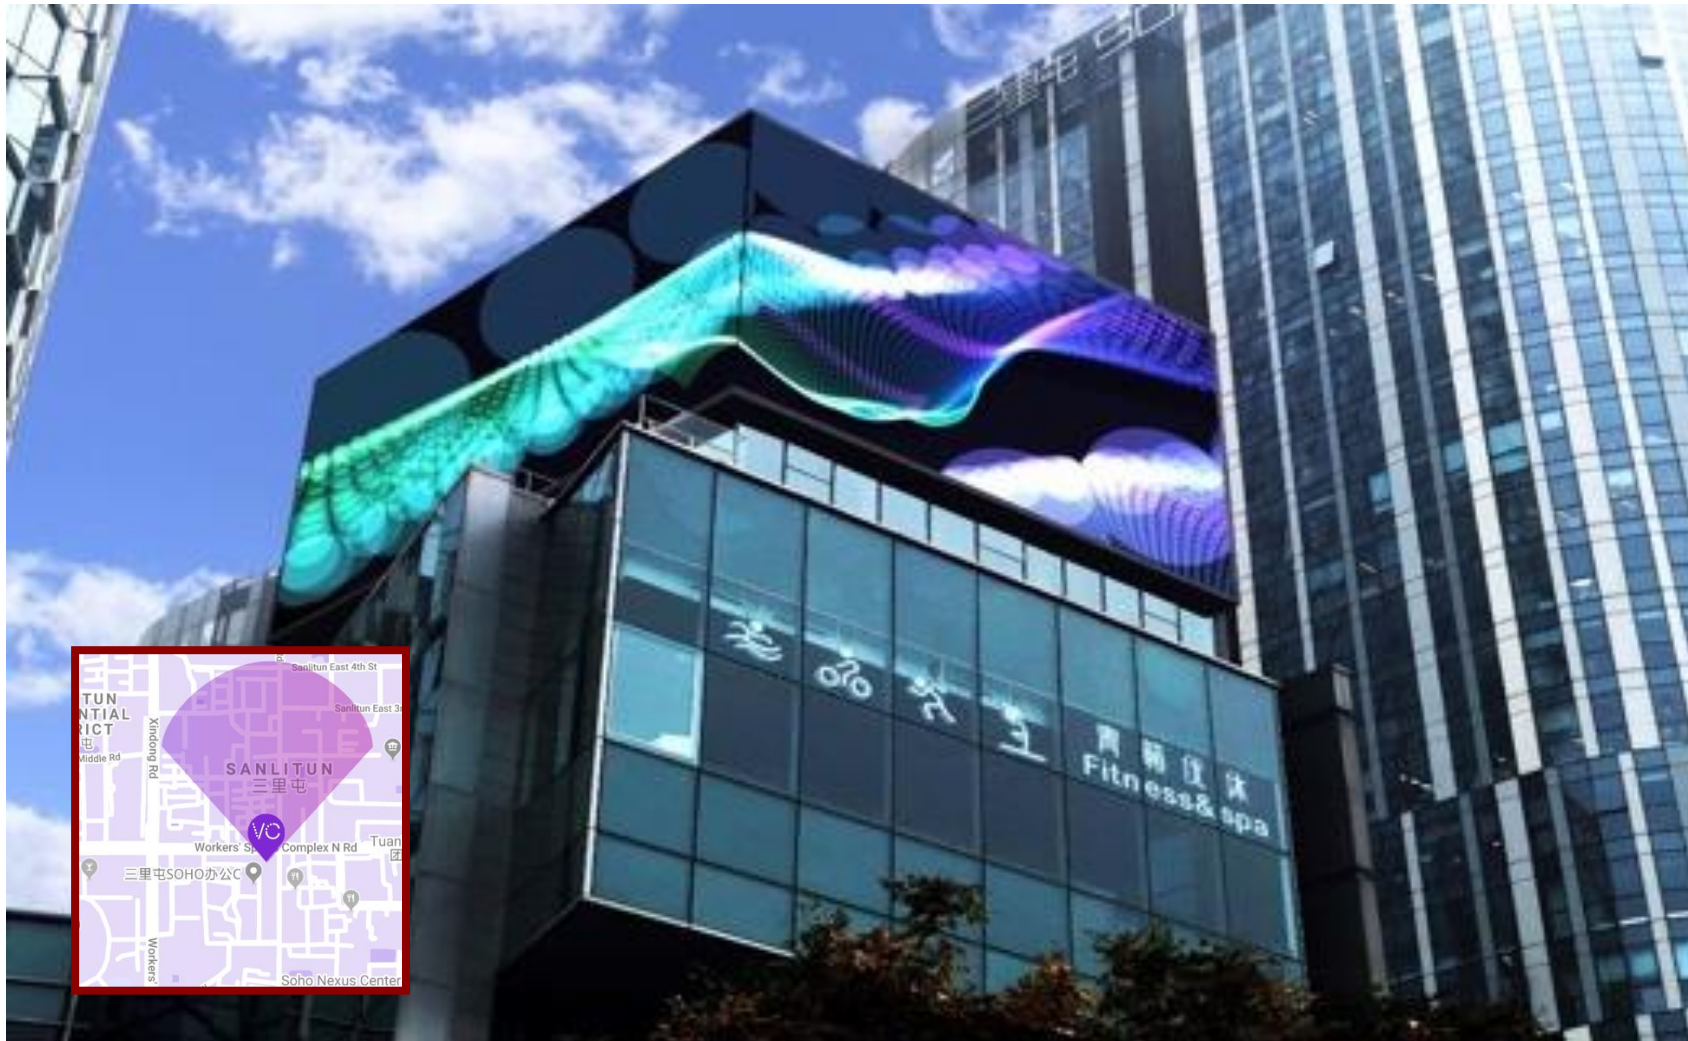

China

Key site

Name

Sanlitun Topwin Center
Screen

City

Beijing

Size

2 screens

Format

Rich

Location

Beijing Sanlitun District

Impact count

3,500,000/week

Screening info

15 Sec x 60 times