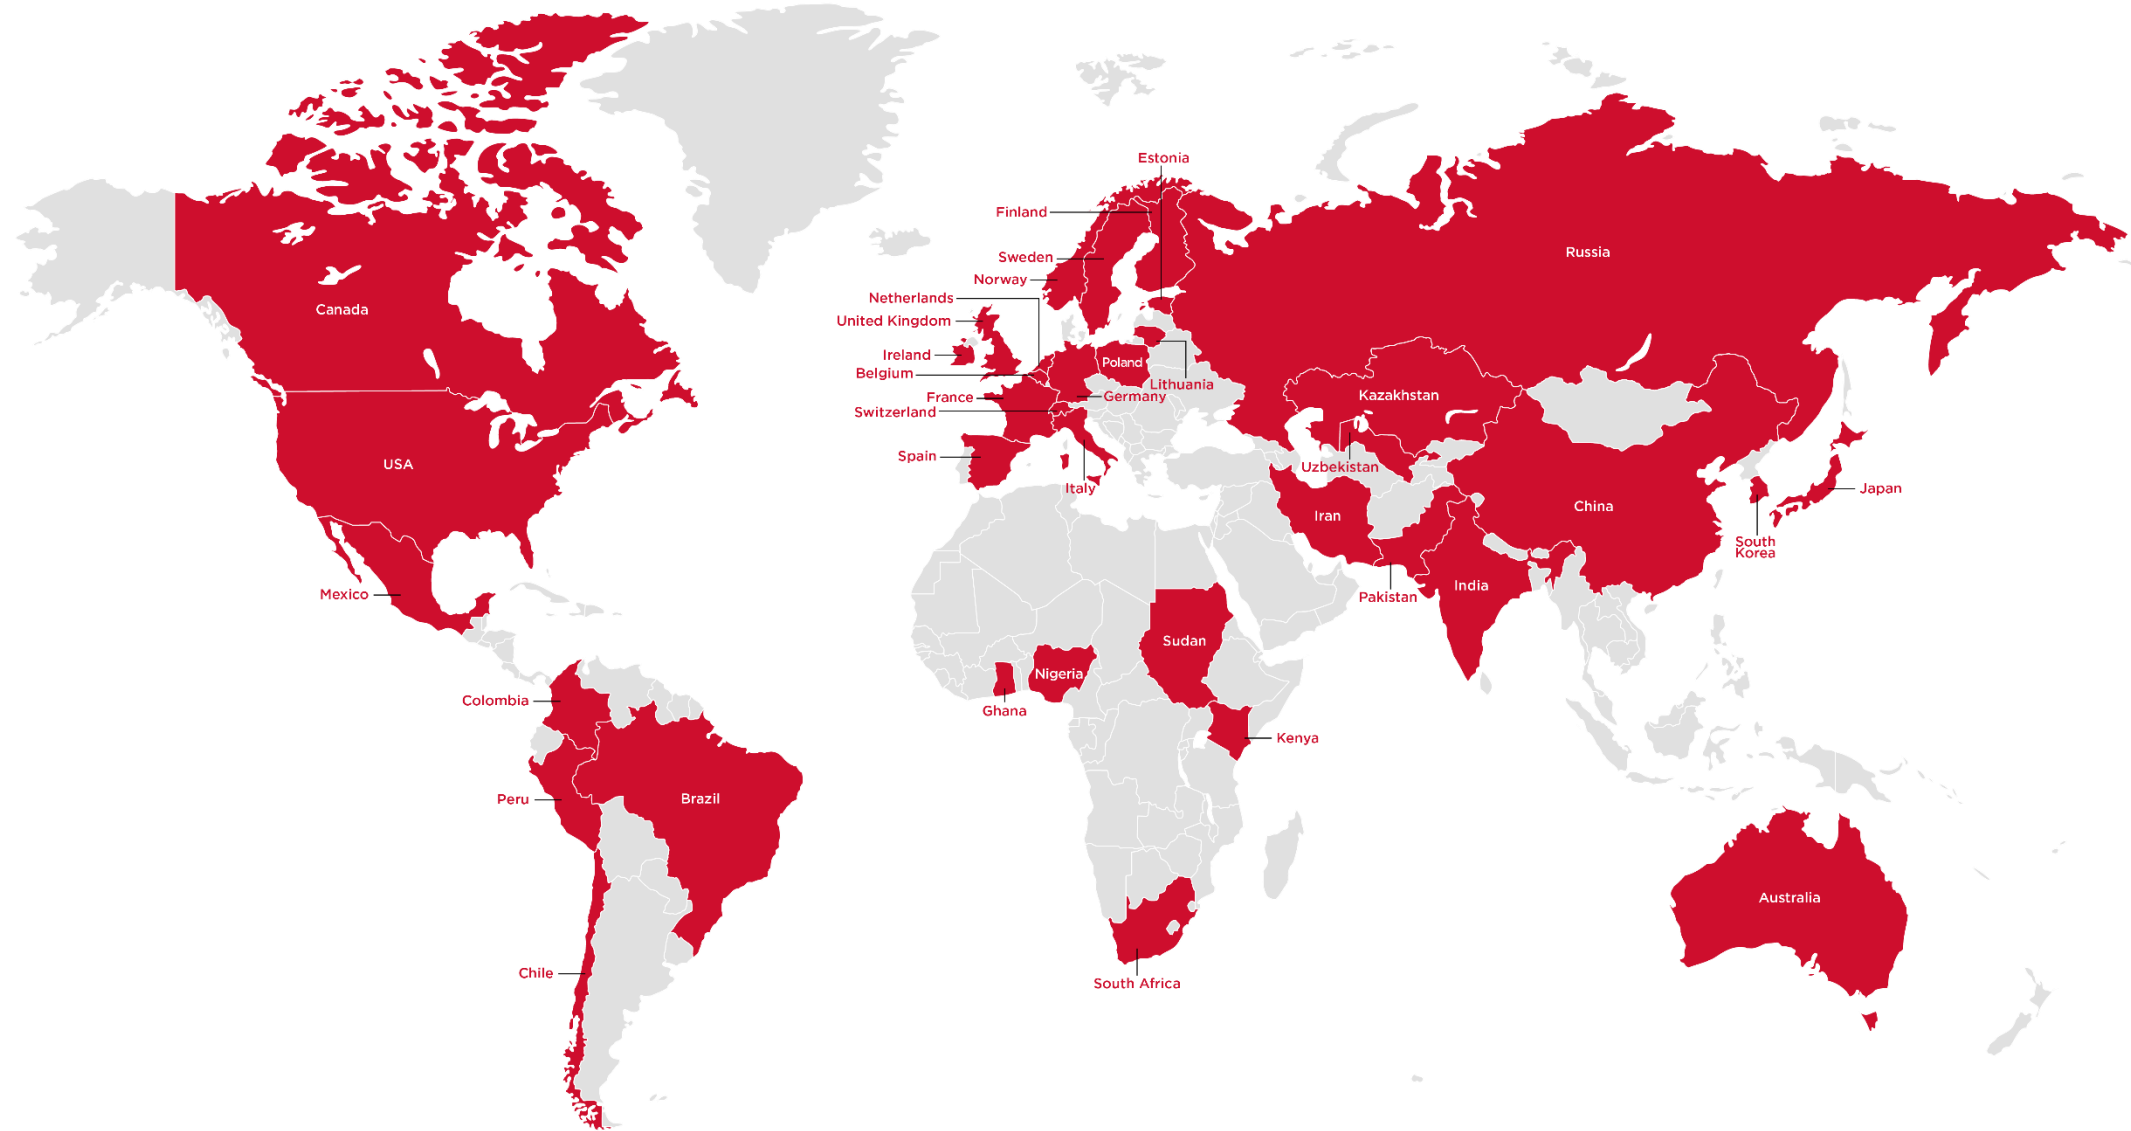

GLOBAL OOH COVERAGE

Taking the Middle East Global

OUR REACH IN

THE BIGGEST MARKETS

UNITED KINGDOM

United Kingdom

Coverage overview

Premium digital

Billboards

Retail & POS

Taxis and buses

Street furniture

Key cities:

- London
- Manchester
- Birmingham
- Glasgow
- Leeds
- Newcastle
- Liverpool

United Kingdom

Key site

Key cities:

- New York
- Los Angeles
- San Francisco
- San Diego
- Washington
- Boston
- Las Vegas
- Chicago
- Denver
- Atlantic City

USA

Key sites

Name
Times Square Tower

City
New York

Size
200' X 36'
Portrait

Format
Digital

Location
Sunset Strip

Impact count
1,000,000 impressions/month

USA

Major airports across the United States

Formats

Digital

Experiential